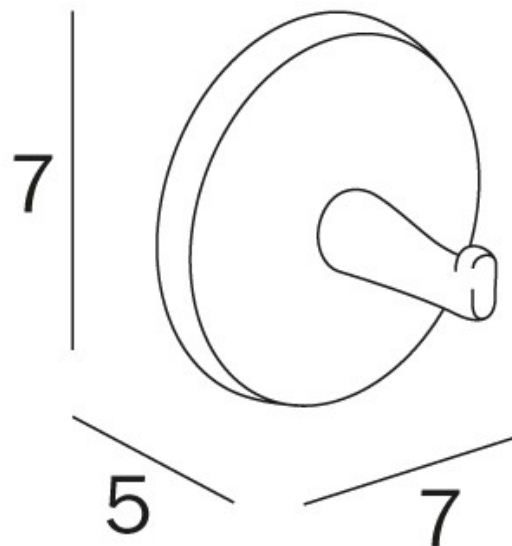

**HOTELLERIE
HOOK**
(Chrome - A0420)

Proudly imported and distributed by
Gro Agencies Pty Ltd
Unit 2 / 37 Howe St, Osborne Park, WA, 6017
P 08 9446 3288 E info@groagencies.com.au W www.groagencies.com.au